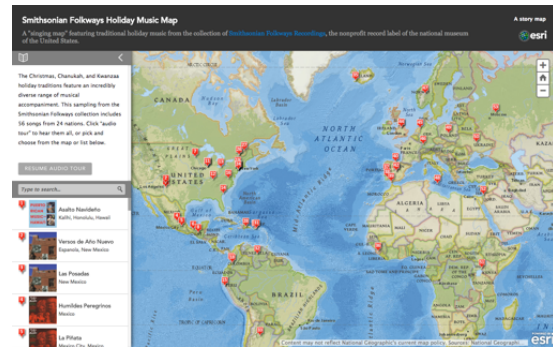

## The Twelve Places of Christmas

Using the Christmas song, the Twelve days of Christmas, The ESRI mapping team has created a map and a Journal StoryMap, which highlights items “mentioned” in the song on a map.

## Christmas Lights Across The Capital

In a Map Tour Story Map, created in 2013, both photos and locations have been used to highlight the Christmas lights in Ottawa.

Source: [EntertainMaps.com](http://EntertainMaps.com)

Source: [Esri Story Maps Team](#)

## Santas Around the World

Esri has created a Map Tour Story Map which shares the names and traditions of “Santa” in countries around the world.

Source: [Esri](#)